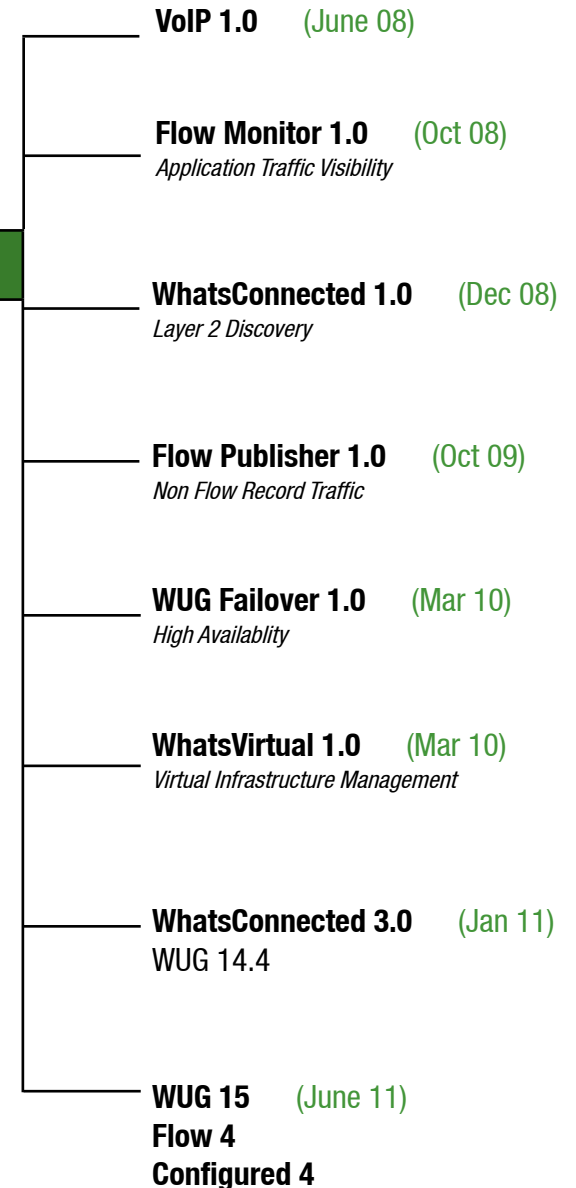

The Evolution of WhatsUp Gold

WhatsUp Gold is a complete IT Management Solution, simple to install and easy to use, that lets you discover and manage your network, server, applications, virtual resources, configuration settings, network traffic, and events for security and compliance reasons in a matter of minutes, all from a **SINGLE** console.

v11	v12	v14	v15
NEW Web Interface	NEW Split Second Graphics	NEW Alert Center	NEW Integrated Layer 2 discovery and mapping with one click (together with WhatsConnected)
100+ new workspace reports	Cisco MIB support, SNMP MIB Walker, SNMP MIB Explorer	NEW Monitor Dependencies	NEW Task-oriented Web UI
Support for IPv6 enabled devices	Drag and drop management capabilities in Web UI	NEW Monitors (Fan, SQL Query, HTTP Content, APC UPS, Printer, etc.)	NEW Link WUG groups to Active Directory
Map improvements	New Monitors (Email, Web, Performance)	Improved Layer 3 discovery (up to 3 times faster)	NEW FIPS 140 -2 encryption and validation (Flow Monitor & WhatsVirtual)
		NEW Welcome Center	NEW Headless Installer
			NEW Simplified password recovery
			NEW Absolute-value interface reports

Cisco Systems includes WhatsUp Gold in CiscoWorks, Cisco netManager Unified Communications solutions and in the Cisco Smart Business Architecture.